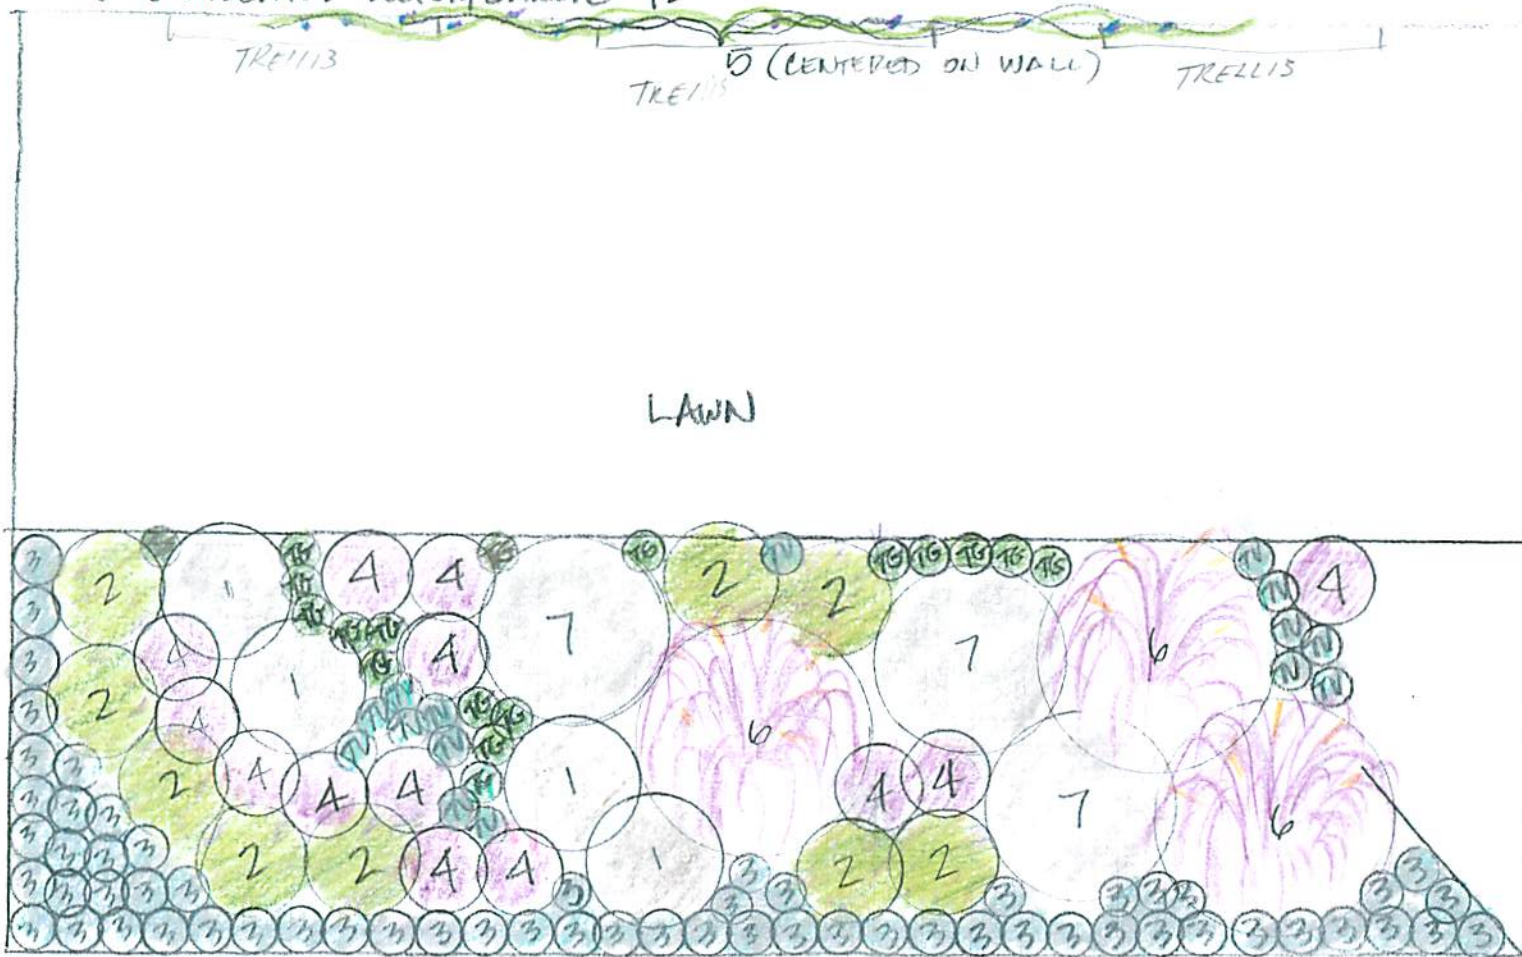

LEGEND

- 1. ARTEMISIA - 4
- 2. CUPHEA - 9
- 3. BLUE FESCUE - 2 FLATS
- 4. GAURA - 12
- 5. MORNING GLORY - 1
- 6. FOUNTAIN GRASS - 3
- 7. WHITE SAGE - 3
- TG GREEN SOCIETY GARLIC - 16
- TV VARIEGATED SOCIETY GARLIC - 15

3-TRELLIS

1/4" = 1'

RALEY HOME - 7452 TRIBO LN, CARLEBAD, CA 92009